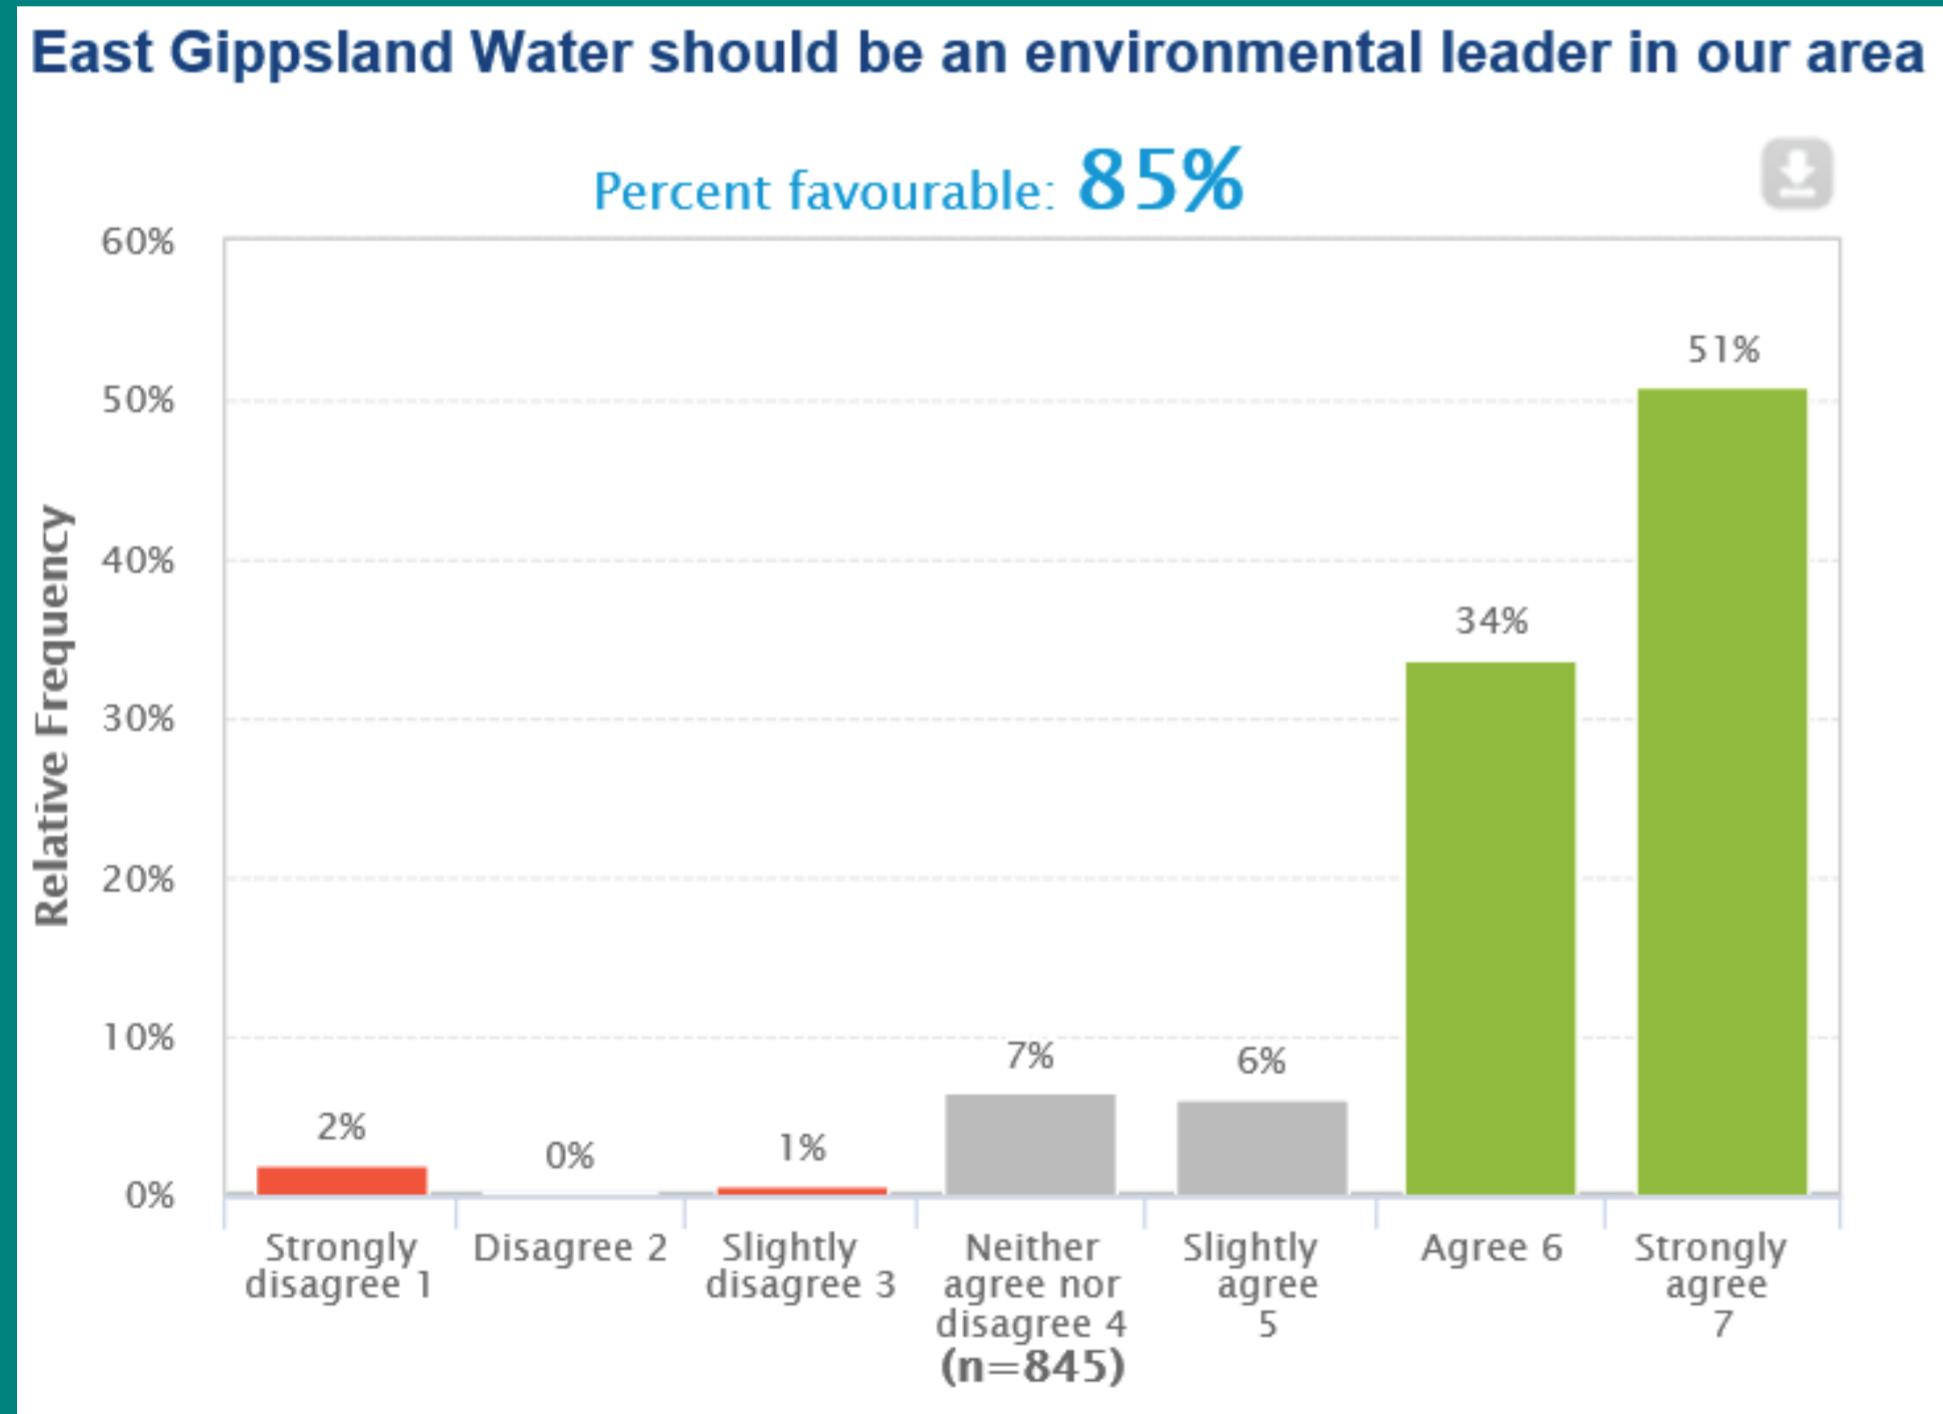

Environmental Sustainability

85% of people agreed that East Gippsland Water should be an environmental leader in our area.

60% agreed that East Gippsland Water should reduce its greenhouse gas emission. Of these, 83% of them said we should do this in a way that keeps jobs and money in our region.

SUMMARY: East Gippsland Water is required to reduce its greenhouse gas emissions: